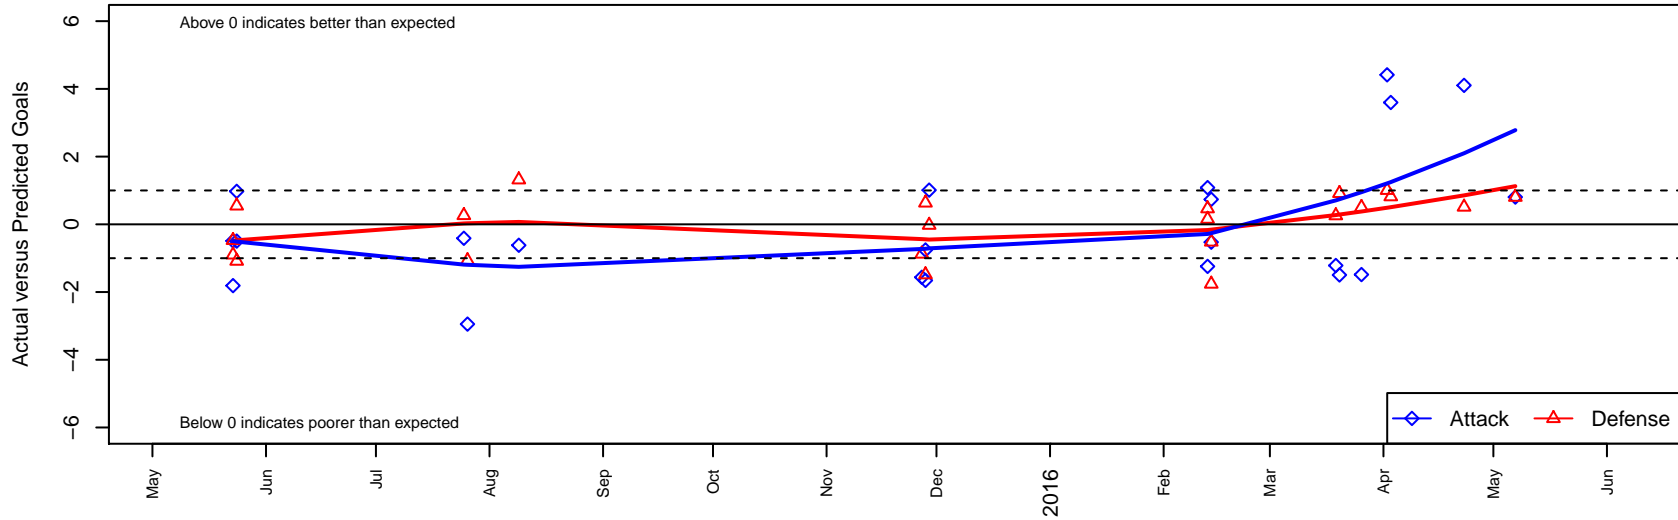

LA Premier White B98

, CAS
 B98 total strength=2030
 attack=79.91 defense=63.12

alt names used:
 LA PREMIER FC WHITE (CAS)
 LA PREMIER FC WHITE (CAS)
 LA PREMIER FC WHITE (CAS)
 LA PREMIER FC WHITE
 LA Premier FC White

Venues played:
 2015 Cerritos Memorial Cup 2015 Nike Flight U
 2015 Surf Cup Surf Super Cup U17
 2015 FWRL CAS B98
 2015 Surf College Showcase Seaside Showcas
 2015 Vegas Mayors Showcase Chapman Auto

LA Premier White B98
 Dots are actual minus expected GF (blue circles) and GA (red triangles).
 Blue line is smoothed change in attack strength. Red is smoothed change in defense strength.

**attack and defense variance (black dot)
relative to other teams
and top 10 in region**

**attack and defense rating
relative to others at age
and all opponents in last 13 months**

**attack and defense rating
relative to others at age
and all opponents in last 13 months**

Performance relative to 13 month average

Performance relative to 13 month average

Distribution of opponents
 Red = Lose zone, Blue = Win zone, Green = Even
 Black line separates win/lose zones

lot. A=Neither has attack advantage, B=Opponent has both attack and defense advantage, C=Opponent has both attack and defense disadvantage, D=Both have