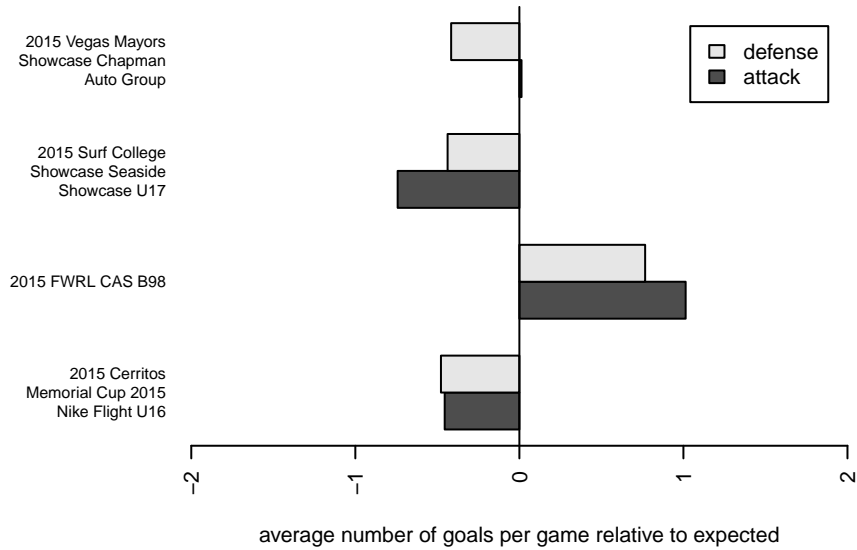

LA Premier White B98

, CAS
 B98 total strength=2030
 attack=79.91 defense=63.12

alt names used:
 LA PREMIER FC WHITE (CAS)
 LA PREMIER FC WHITE (CAS)
 LA PREMIER FC WHITE (CAS)
 LA PREMIER FC WHITE
 LA Premier FC White

Venues played:
 2015 Cerritos Memorial Cup 2015 Nike Flight U
 2015 Surf Cup Surf Super Cup U17
 2015 FWRL CAS B98
 2015 Surf College Showcase Seaside Showcas
 2015 Vegas Mayors Showcase Chapman Auto

LA Premier White B98
 Dots are actual minus expected GF (blue circles) and GA (red triangles).
 Blue line is smoothed change in attack strength. Red is smoothed change in defense strength.

**attack and defense variance (black dot)
relative to other teams
and top 10 in region**

**attack and defense rating
relative to others at age
and all opponents in last 13 months**

**attack and defense rating
relative to others at age
and all opponents in last 13 months**

Performance relative to 13 month average

Performance relative to 13 month average

Distribution of opponents
 Red = Lose zone, Blue = Win zone, Green = Even
 Black line separates win/lose zones

lot. A=Neither has attack advantage, B=Opponent has both attack and defense advantage, C=Opponent has both attack and defense disadvantage, D=Both have